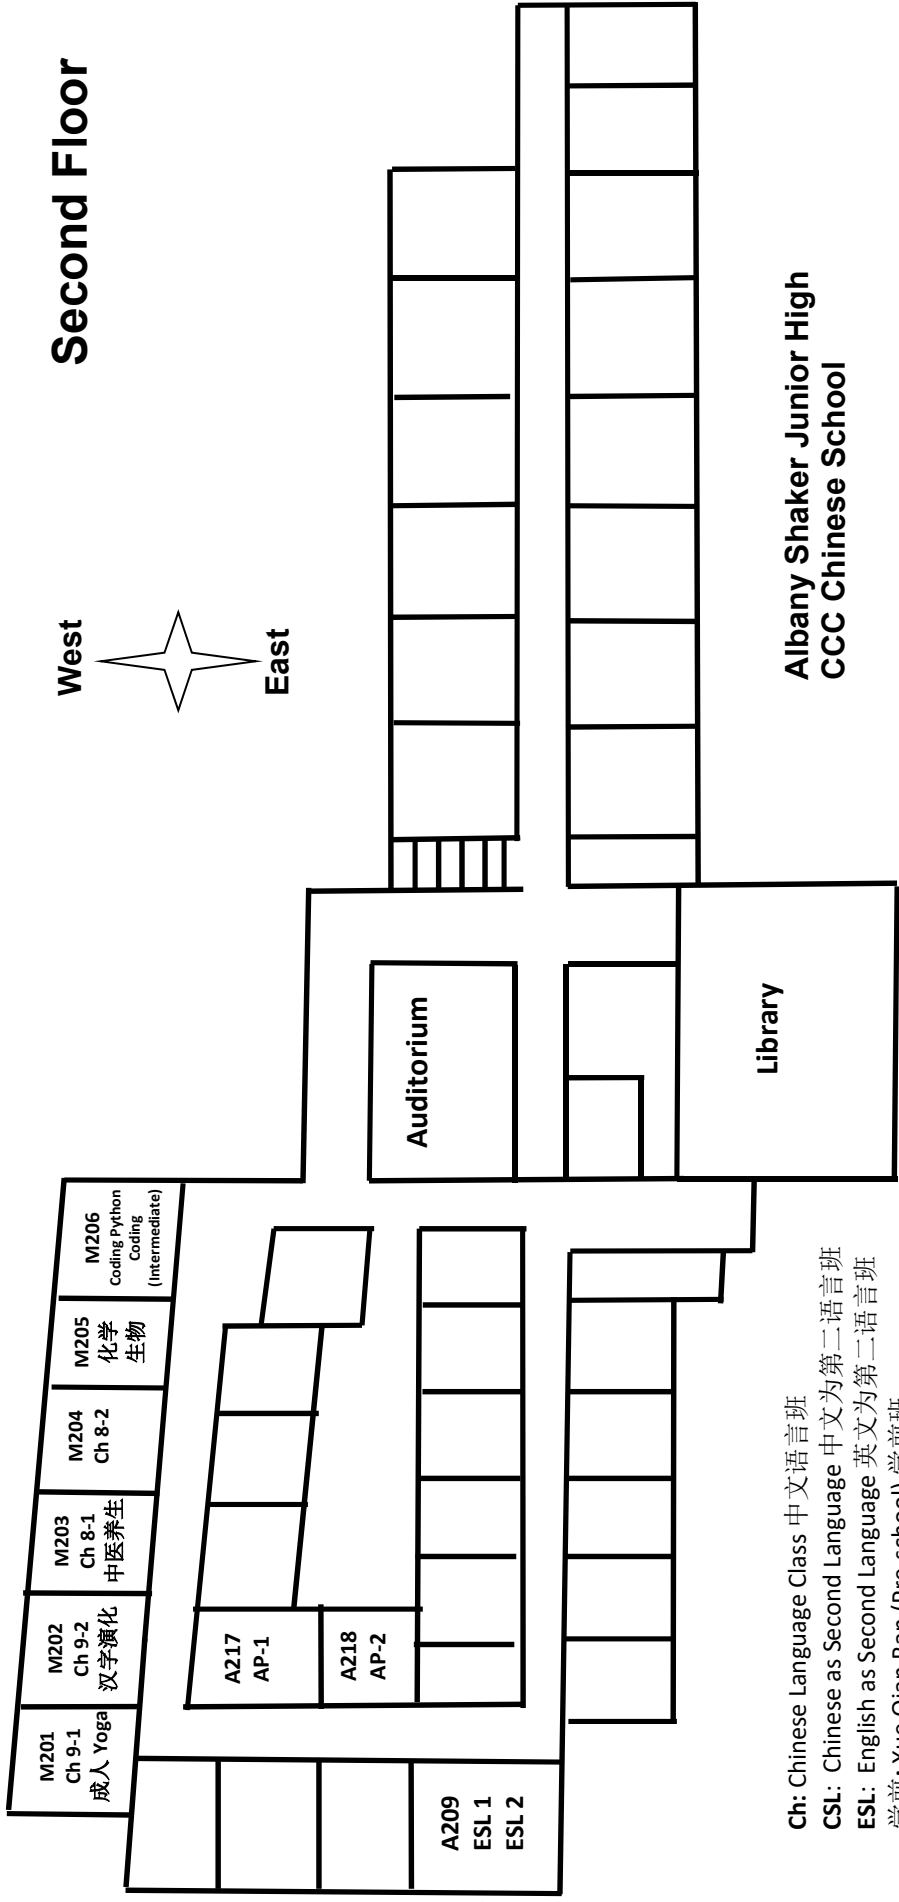

# First Floor

Ch: Chinese Language Class 中文语言班  
 CSL: Chinese as Second Language 中文为第二语言班  
 ESL: English as Second Language 英文为第二语言班  
 学前: Xue Qian Ban (Pre-school) 学前班

Albany Shaker Junior High  
 CCC Chinese School

# Second Floor

Albany Shaker Junior High  
CCC Chinese School

Ch: Chinese Language Class 中文语言班  
 CSL: Chinese as Second Language 中文为第二语言班  
 ESL: English as Second Language 英文为第二语言班  
 学前: Xue Qian Ban (Pre-school) 学前班