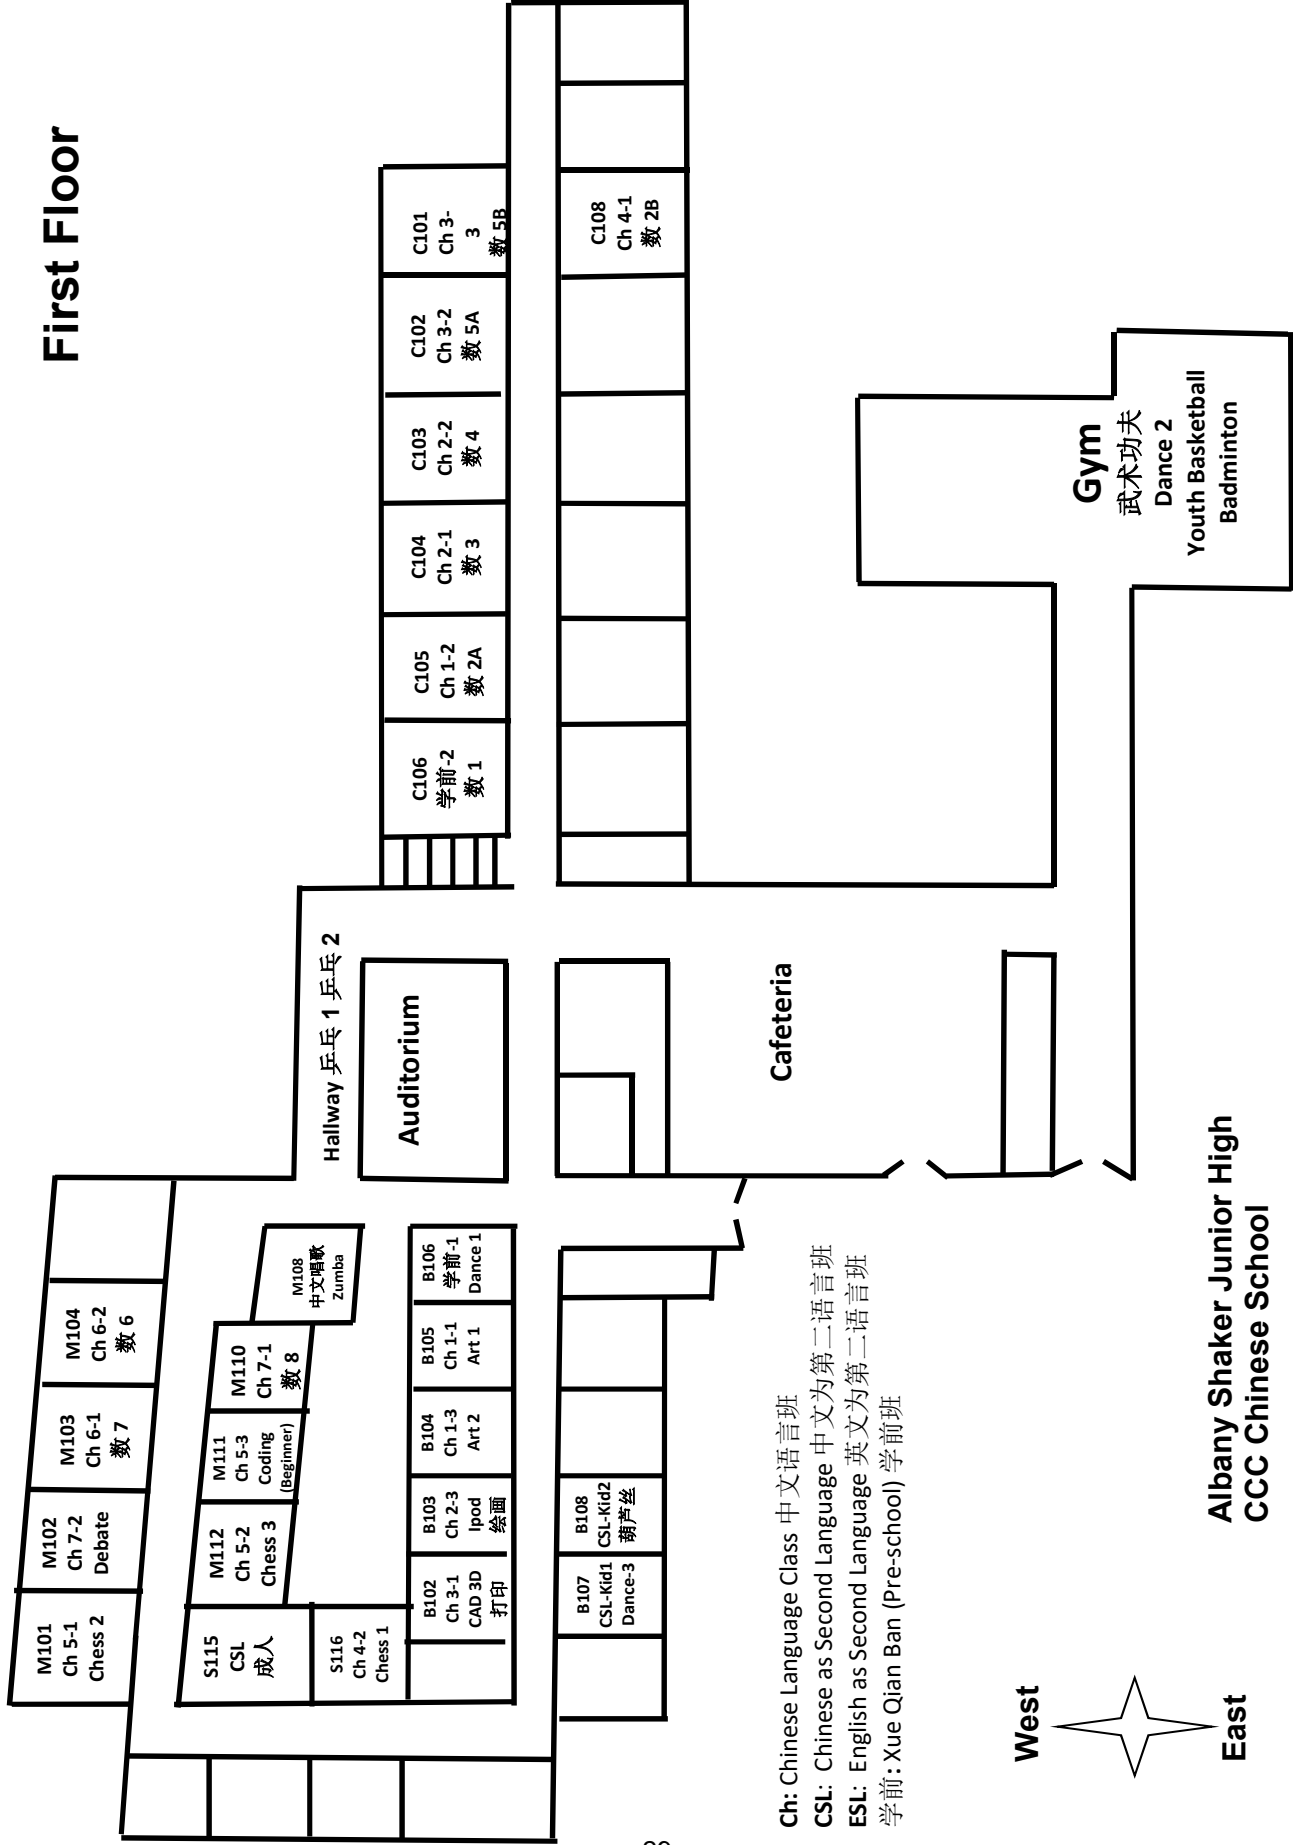

# First Floor

Ch: Chinese Language Class 中文语言班  
 CSL: Chinese as Second Language 中文为第二语言班  
 ESL: English as Second Language 英文为第二语言班  
 学前: Xue Qian Ban (Pre-school) 学前班

Albany Shaker Junior High  
 CCC Chinese School

# Second Floor

Albany Shaker Junior High  
CCC Chinese School

Ch: Chinese Language Class 中文语言班  
 CSL: Chinese as Second Language 中文为第二语言班  
 ESL: English as Second Language 英文为第二语言班  
 学前: Xue Qian Ban (Pre-school) 学前班