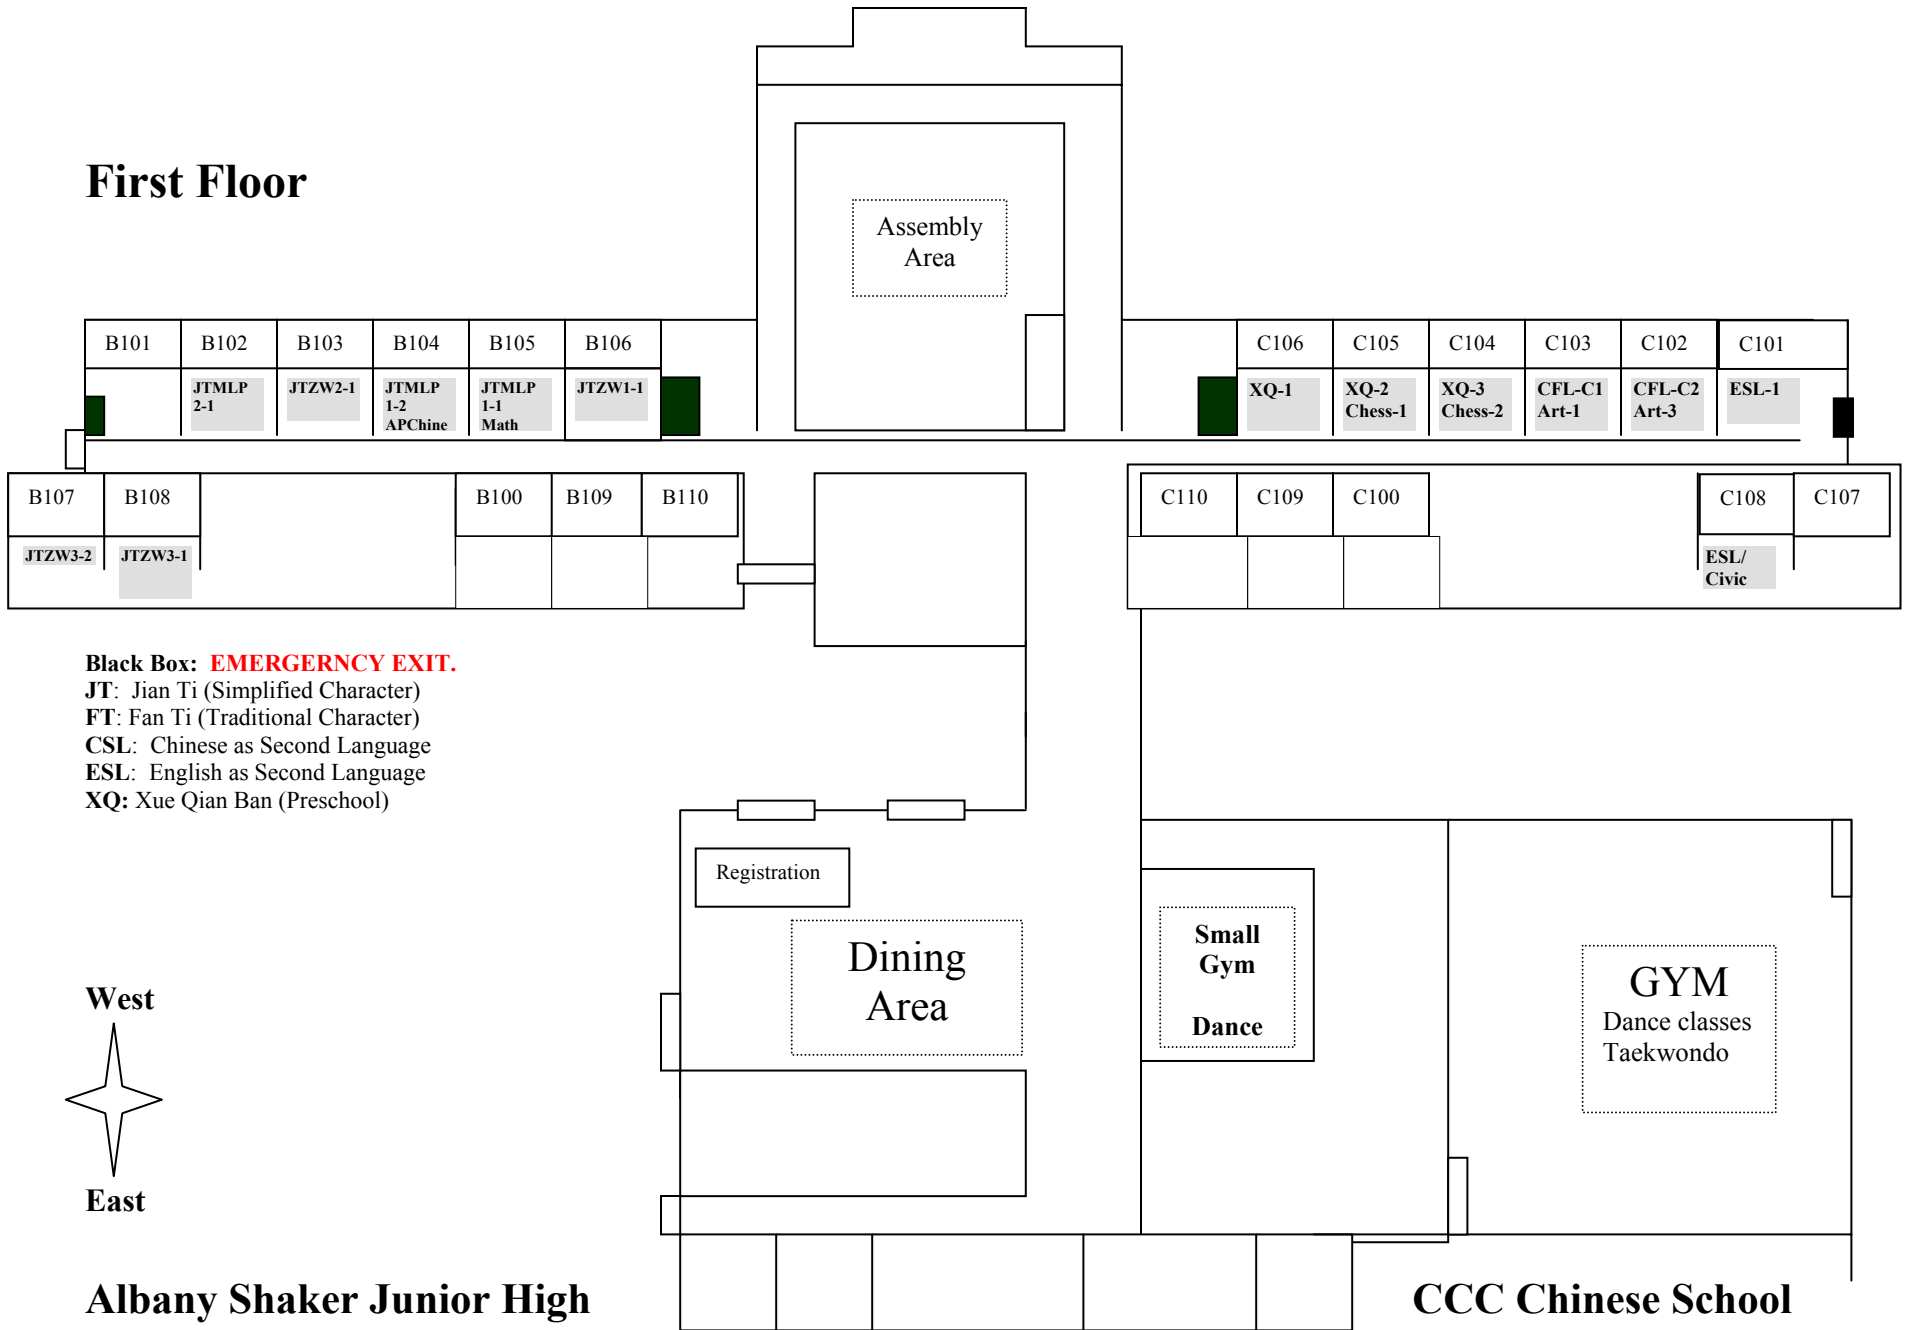

First Floor

Black Box: EMERGENCY EXIT.
JT: Jian Ti (Simplified Character)
FT: Fan Ti (Traditional Character)
CSL: Chinese as Second Language
ESL: English as Second Language
XQ: Xue Qian Ban (Preschool)

Albany Shaker Junior High

CCC Chinese School

Second Floor

West

South

North

East

Black Box: EMERGENCY EXIT.