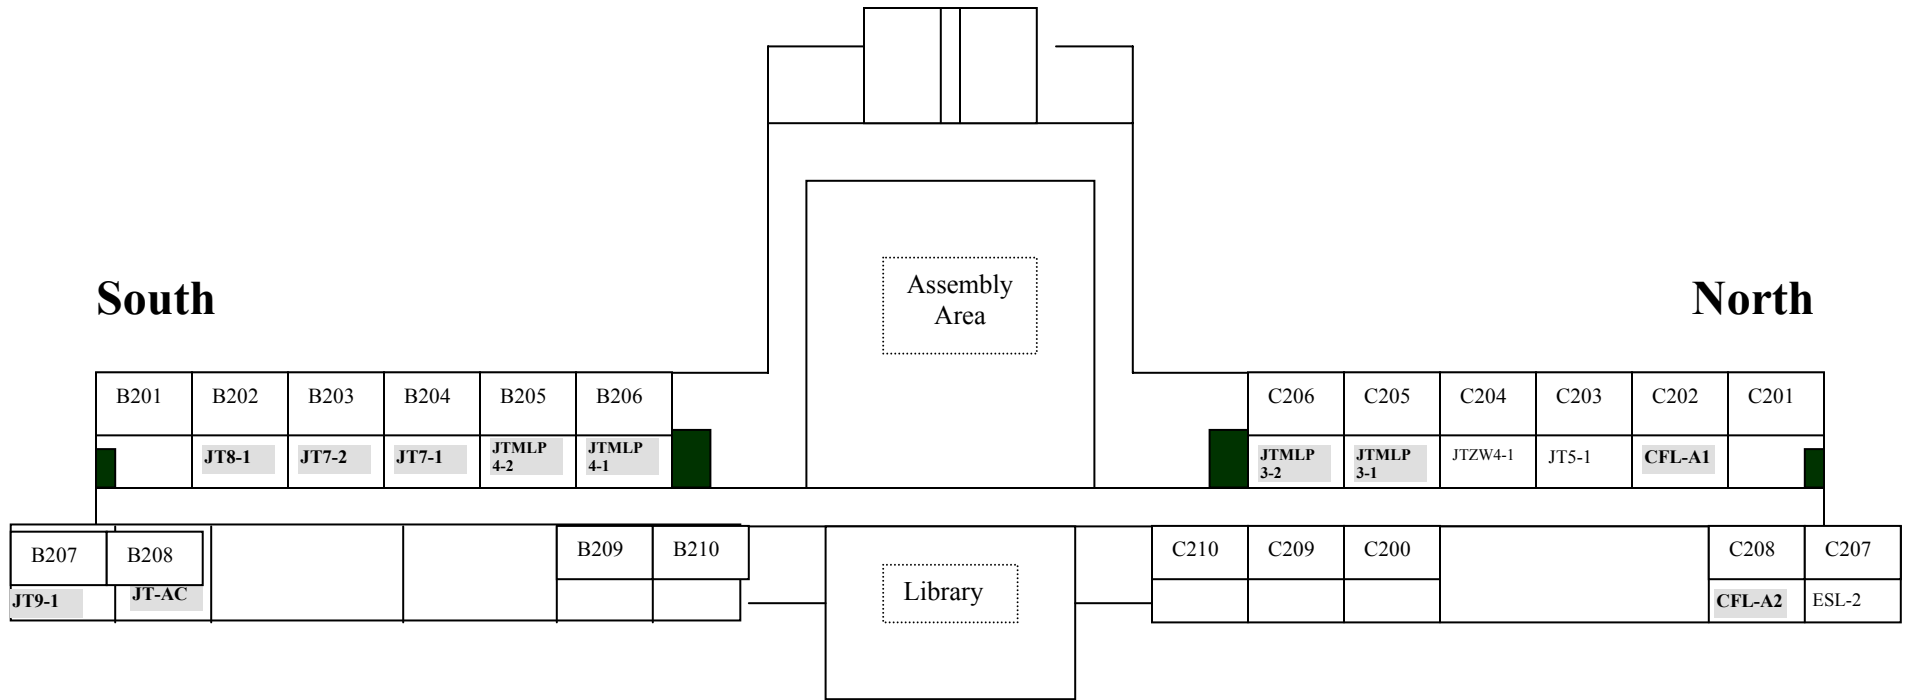

First Floor

Black Box: EMERGENCY EXIT.
JT: Jian Ti (Simplified Character)
FT: Fan Ti (Traditional Character)
CSL: Chinese as Second Language
ESL: English as Second Language
XQ: Xue Qian Ban (Preschool)

Albany Shaker Junior High

CCC Chinese School

Second Floor

West

South

North

East

Black Box: EMERGENCY EXIT.