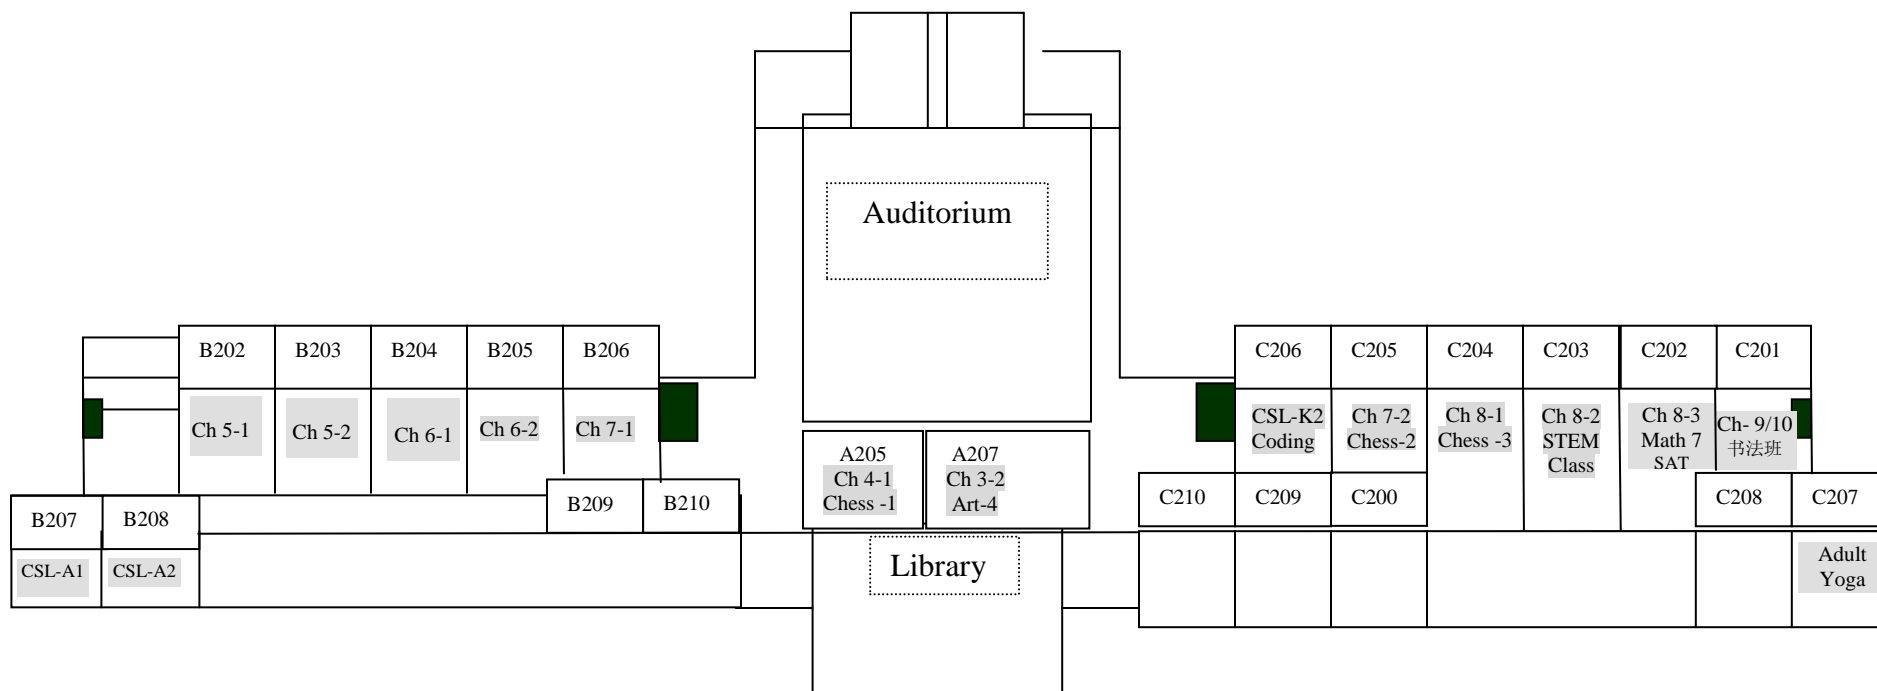

First Floor

Second Floor

Black Box: EMERGENCY EXIT. 紧急出口

Ch: Chinese Language Class 中文语言班

CSL: Chinese as Second Language 中文为第二语言班

ESL: English as Second Language 英文为第二语言班

XQ: Xue Qian Ban (Pre-school) 学前班