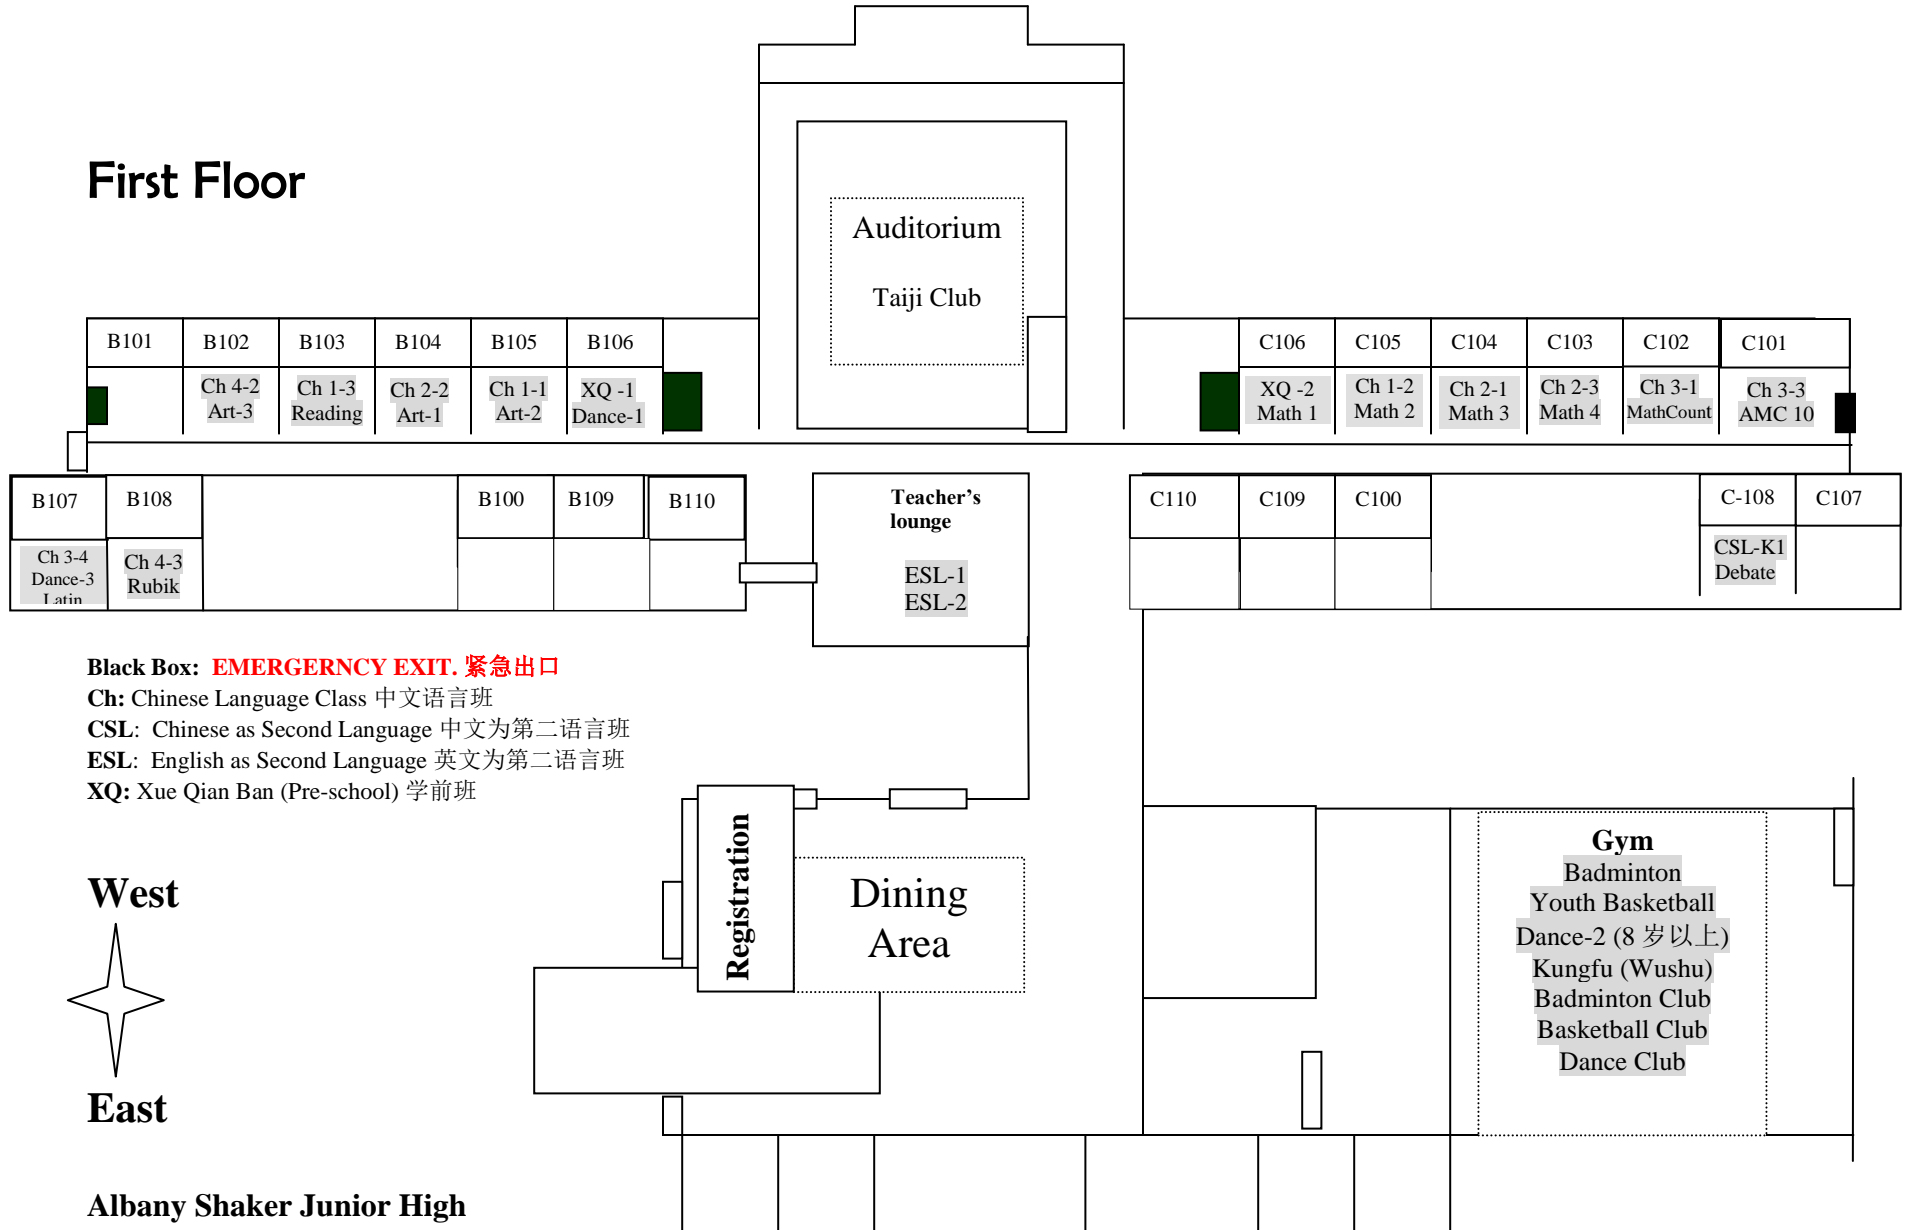

First Floor

Second Floor

Black Box: EMERGENCY EXIT. 紧急出口

Ch: Chinese Language Class 中文语言班

CSL: Chinese as Second Language 中文为第二语言班

ESL: English as Second Language 英文为第二语言班

XQ: Xue Qian Ban (Pre-school) 学前班